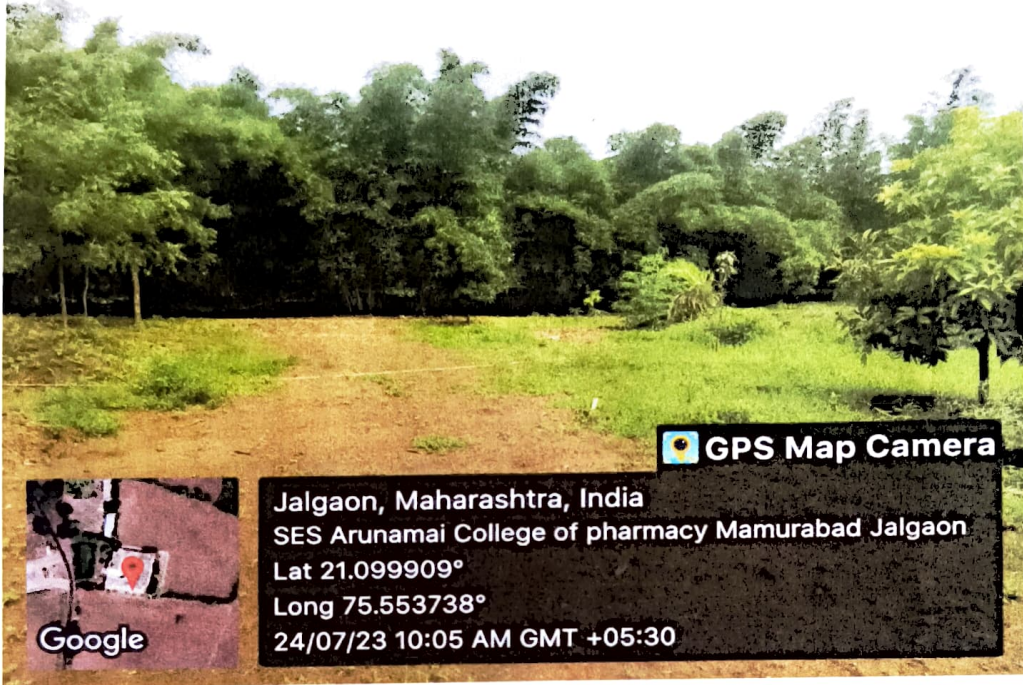

Shellino Education Society's

ARUNAMAI COLLEGE OF PHARMACY

• Gat No 285, Vidgaon Road, Mamurabad, Jalgaon, (MS) 425002

Approved by PCI, New Delhi & Affiliated to KBC North Maharashtra University, Jalgaon

• www.acopmamurabad.com | • jalpharmaedu@gmail.com | • 9403739090 | 9403710774

Nanasaheb R. G. Patil
(President)

Dr. T. A. Deshmukh
(Principal)

Landscaping done into the campus