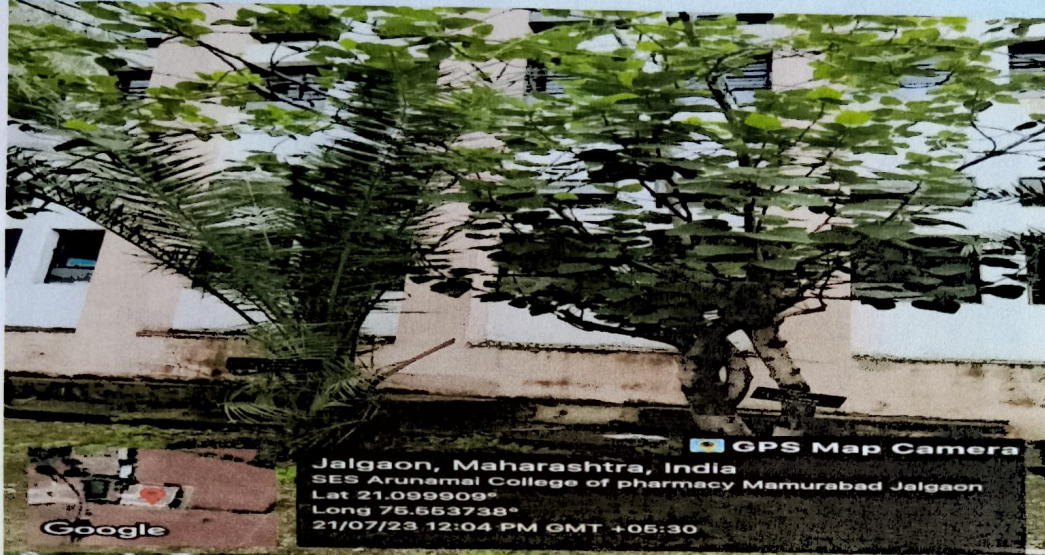

Shellino Education Society's

ARUNAMAI COLLEGE OF PHARMACY

- Gat No 285, Vidgaon Road, Mamurabad, Jalgaon, (MS) 425002
- Approved by PCI, New Delhi & Affiliated to KBC North Maharashtra University, Jalgaon
- www.acopmamurabad.com | jalpharmaedu@gmail.com | [9403739090](tel:9403739090) | [9403710774](tel:9403710774)

Nanasaheb R. G. Patil
(President)

Dr. T. A. Deshmukh
(Principal)

PRINCIPAL
Shellino Education Society's
Arunamai College of Pharmacy
Mamurabad, Tal. Dist. Jalgaon.